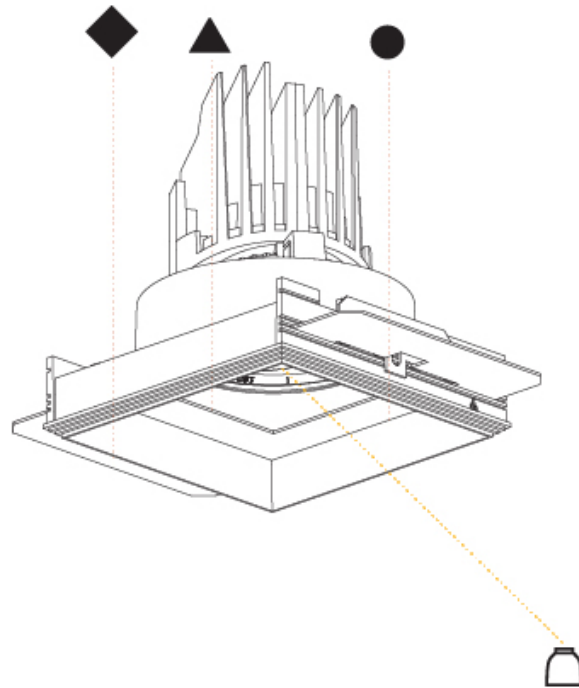

BIONIQ SQUARE ADJUSTABLE COMFORT TRIMLESS

A35531-

PROJECT

TYPE

SPECIFIER

QUANTITY

DATE