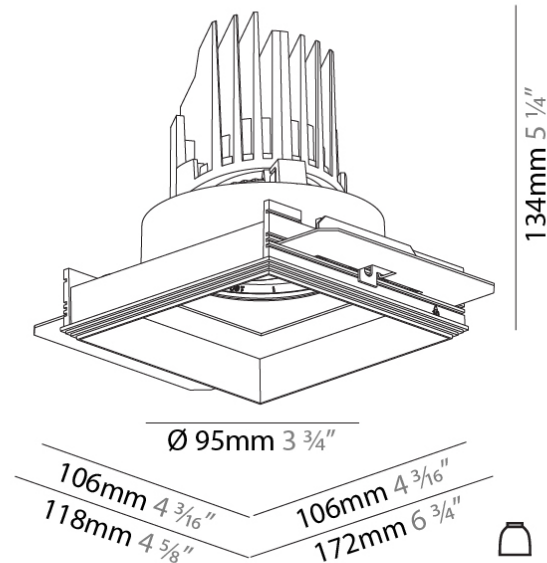

PHYSICAL

Shape: Square
Length (mm): 106
Length (in): 4 ³/₁₆
Width (mm): 106
Width (in): 4 ³/₁₆
Height (mm): 134
Height (in): 5 ¹/₄
Ceiling Thickness (mm): 10 / 12.5 / 15 / 25
Ceiling Thickness (in): 3/8 or 1/2 or 9/16 or 1
Min. Recessing Depth (mm): 150
Min. Recessing Depth (in): 5 ⁷/₈
Light Distribution: Adjustable / Downlight
Weight (kg): 0.704
Weight (lbs): 1.55
Fixture Finish: SSR / BKV / CWI / CRY / HAB / LAG / UFT / ITA / RUA / RUR / MIC / FTG / MYG / TWT / LOD / PUS / FRO / FUP / KIA / POP / BLS / SPG / MEY / GOH / GUM / CHC / COM / ABZ / JAG / OBR / MOS / ROR
Fixture Material: Aluminum Die Cast

Cut-out Measurements: 120mm / 4 3/4" x 120mm / 4 3/4"
Upon Request: Unique Ceiling Thickness

ELECTRICAL

Lamp Type: LED (Zhaga Standard)
Input Wattage (W): 16.5
Total Output Wattage (W): 14.7
Dimming: Dali Dimming
Driver Included: No
Driver Location: Recessed Housing
Driver Type: Constant Current - 120Vac
Driver Class: Class 2
Housing: See Components
Input Voltage (V): 120
Constant Current (MA): 350

LED

Number of LEDs: 1
Max. Delivered Lumen (lm): 770
Nominal Lumen (lm): 1140
CRI: >90 CRI
Lamp Life (hrs): 50000
Upon Request: RGB-W Tunable White Special Color Temperature Special LED

OPTICAL

Reflector: 20 / 40 / 60
Adjustability: Rotational 355°; Tilt 30°
Upon Request: Special Beam Angles

RATINGS AND CERTIFICATIONS

382, F 416-247-9319, www.zaneen.com
Certified by Intertek for North American Standards
Made in China
IP rating: IP20